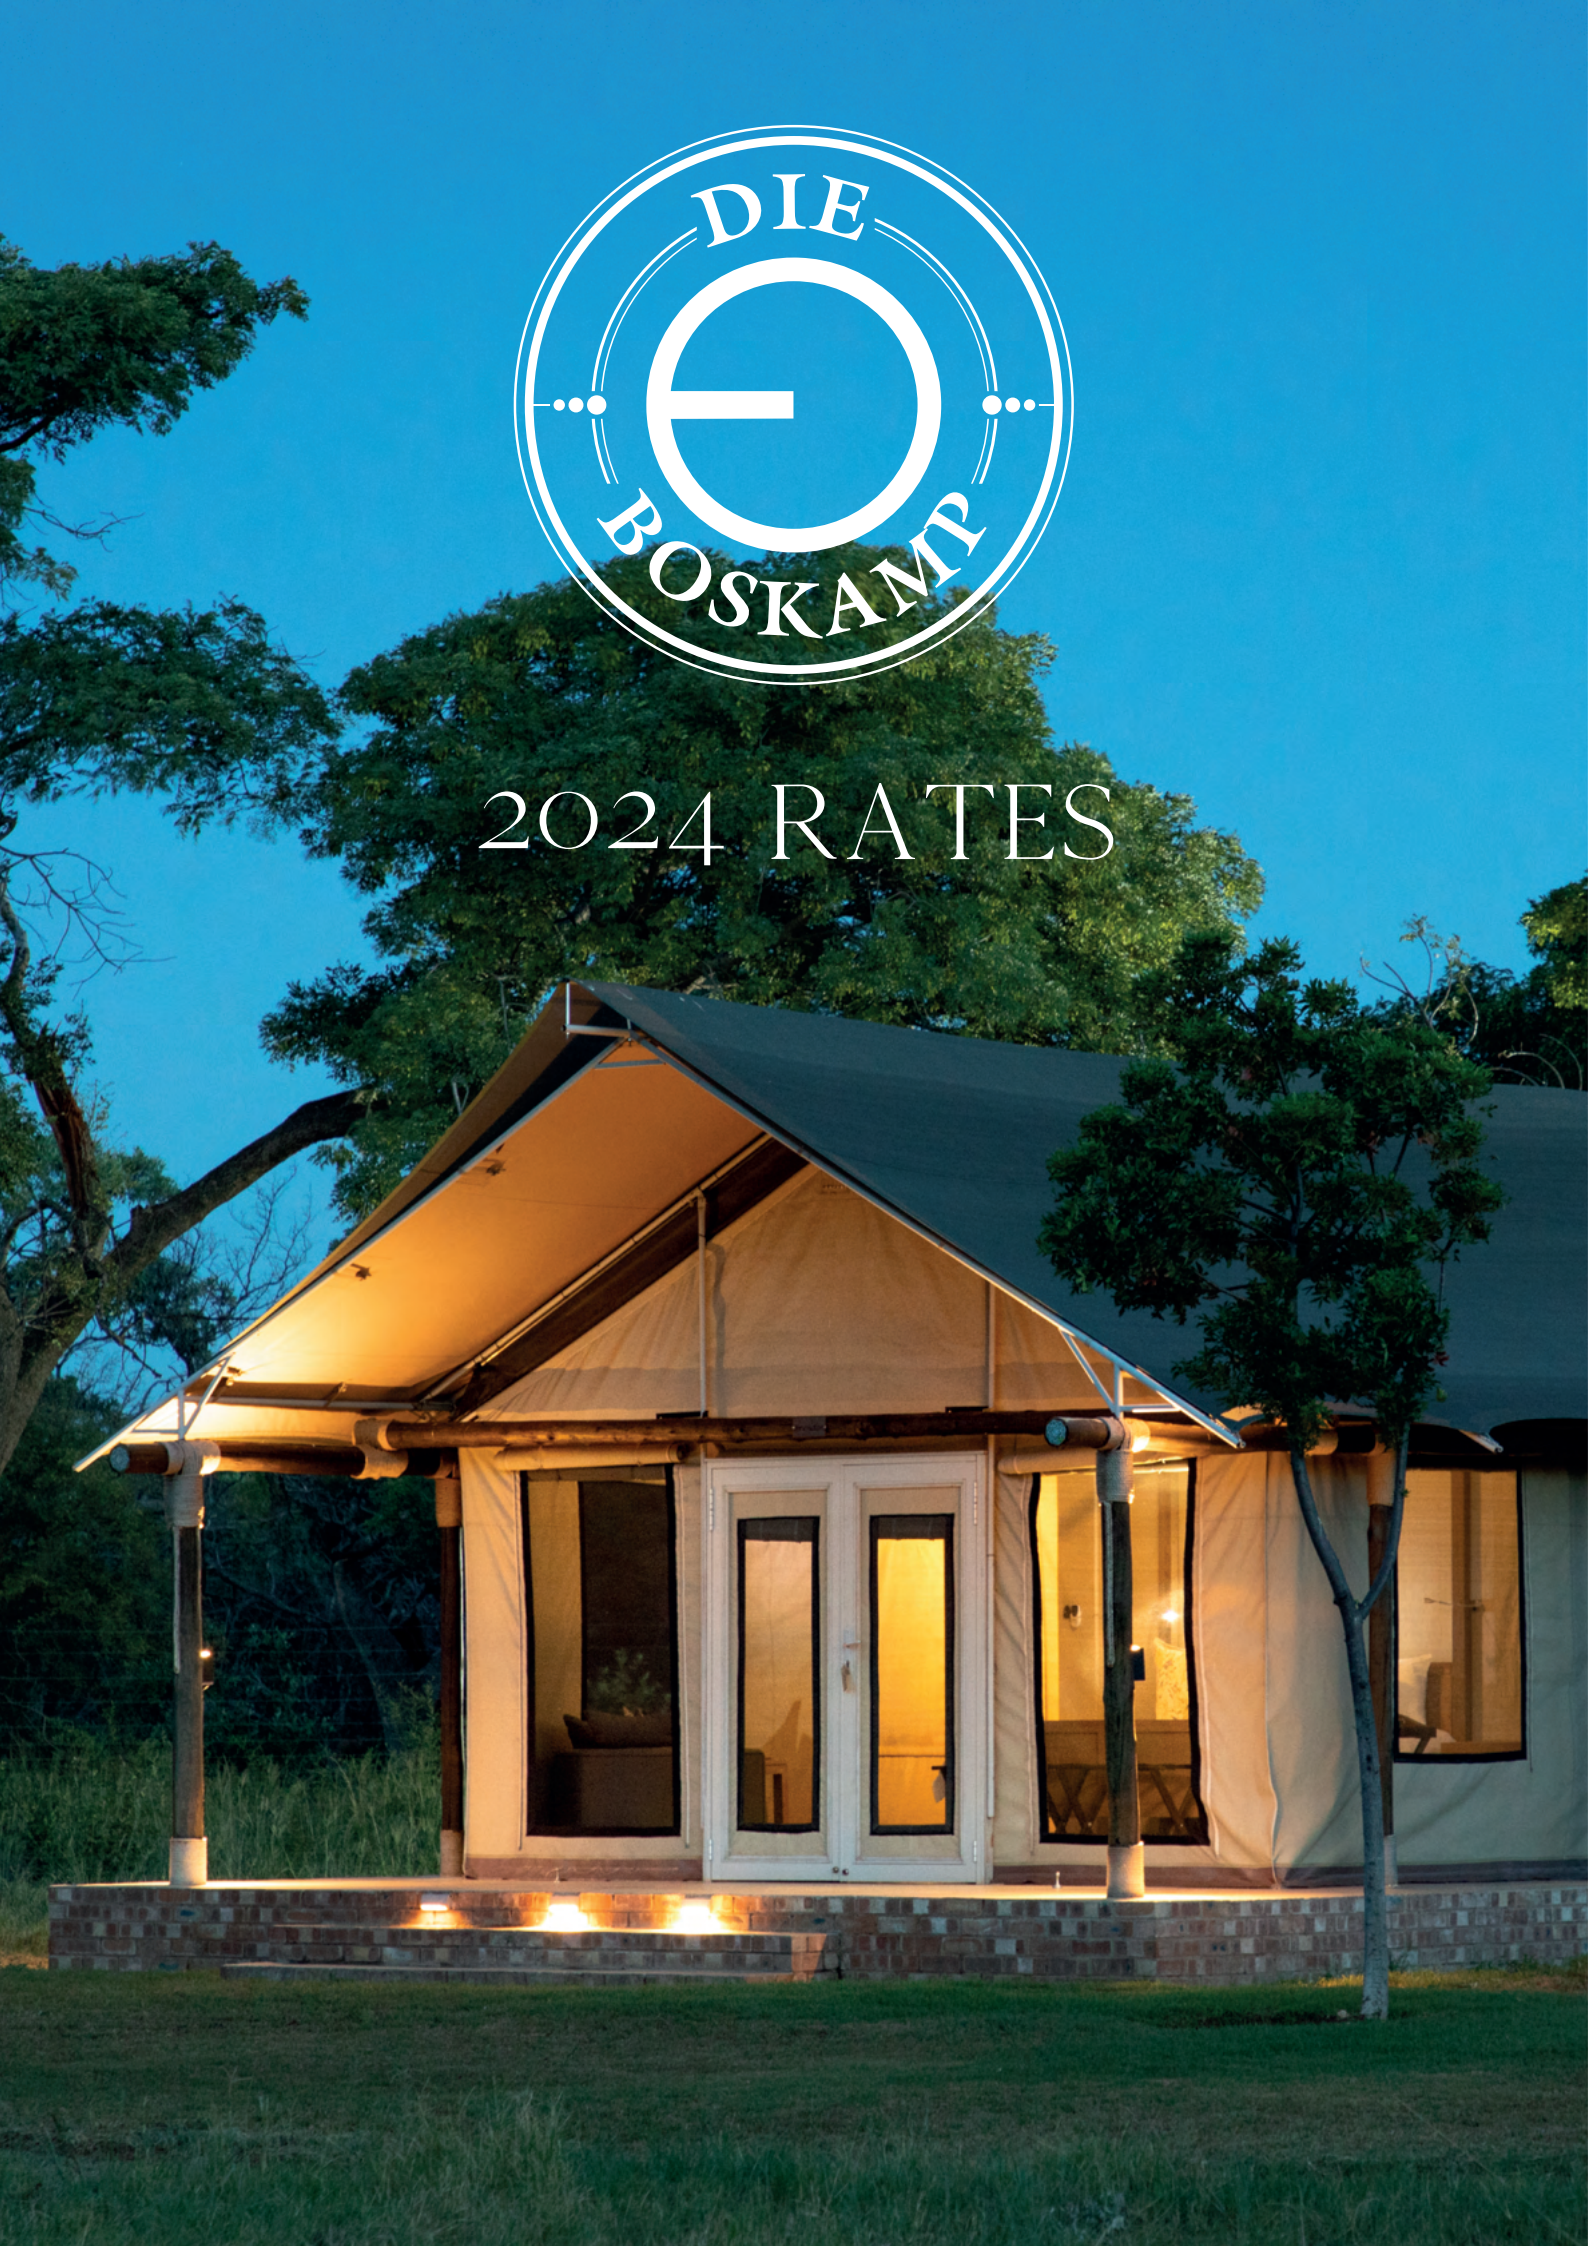

2024 RATES

DIE BOSKAMP RATES GUIDE

Page 3	<i>Die Boskamp Game Lodge</i>
Page 4	<i>Self-Catering Buffalo Lodge</i>
Page 5	<i>Exclusive Picnic Options</i>
Page 6	<i>Spa Treatments</i>
Page 7	<i>Quotation and Contact Information</i>
Page 8	<i>Frequently asked questions</i>

R120 per child (u/12)

(Includes snacks and water)

DIE BOSKAMP GAME LODGE & SPA

BREAKFAST INCLUDED

Indulge in a truly luxurious experience as you and your guests enjoy access to the lodge's extensive amenities.